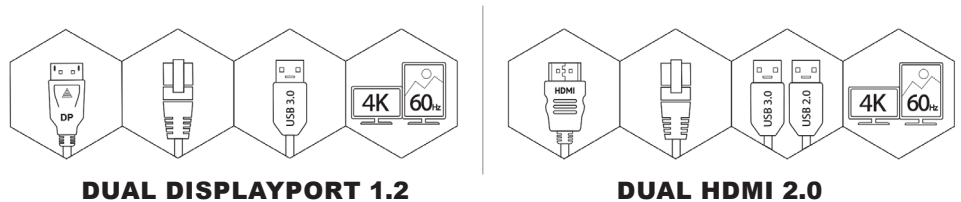

THUNDERBOLT 3

The Thunderbolt™ 3 mini Docks provide the easiest and most affordable way of bringing back your laptop's ports. Thunderbolt™ 3 users can re-connect with their legacy devices in the most convenient way possible.

DUAL 4K DISPLAYS

The mini Docks offer the easiest way to connect dual 4K 60Hz monitors to your Thunderbolt 3 laptop in either mirrored or extended modes.

HIGHLIGHTS

- Compliant to the power budget of 15W of down-streaming Thunderbolt port, assure all I/O ports working normally under sufficient power consumption
- Bus-powered
- Thermal dissipation verified
- Aluminum housing, compact & stylish
- Plug & Play, no driver needed
- High portability
- macOS & Windows compatible

CALDIGIT MINI DOCK VS GENERAL USB-C HUBS

- Thunderbolt 3 specification, up to 40 Gb/s throughput, highly elevate the performance of workflows
- Thunderbolt 3 certified, it has passed strict validation tests
- Fully compliant to the Thunderbolt 3 Type-C Power budget design, free of power insufficiency & thermal issues
- Assure dual 4k 60Hz displays, no worry about green display or no video output issues
- Aluminium housing, compact design with high efficiency on heat dissipation
- High CP value product

TECHNICAL SPECIFICATIONS

CalDigit mini Dock Dual DisplayPort

Interface

- 1 x Thunderbolt 3 (40Gb/s)
- 2 x DisplayPort 1.2 (4096x2160 60Hz)
- 1 x USB 3.0 (5Gb/s)
- 1 x Gigabit Ethernet (RJ45)

In the Box

- 1 x CalDigit Thunderbolt 3 mini Dock - HDMI 2.0